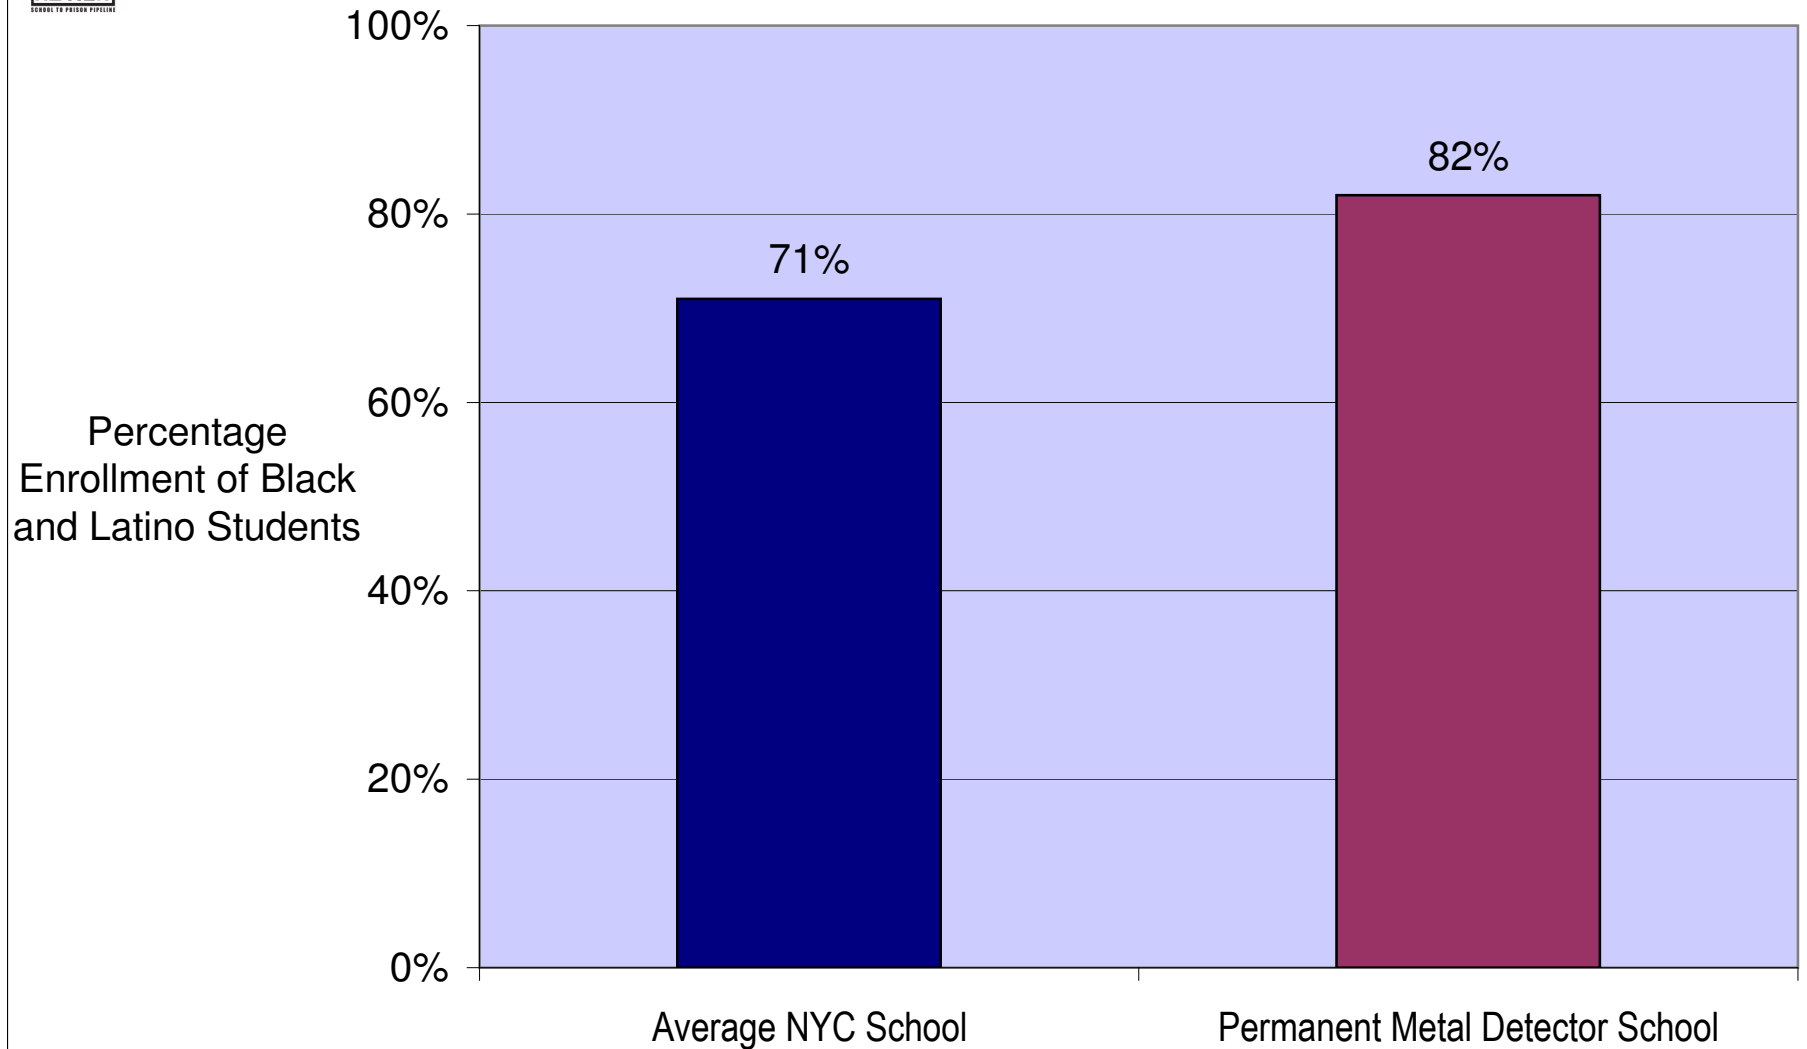

## Enrollment of Black and Latino Students in NYC Schools by Type of School<sup>1</sup>

<sup>1</sup>ACLU/NYCLU analysis of 2006 enrollment data from NYC DOE Register.