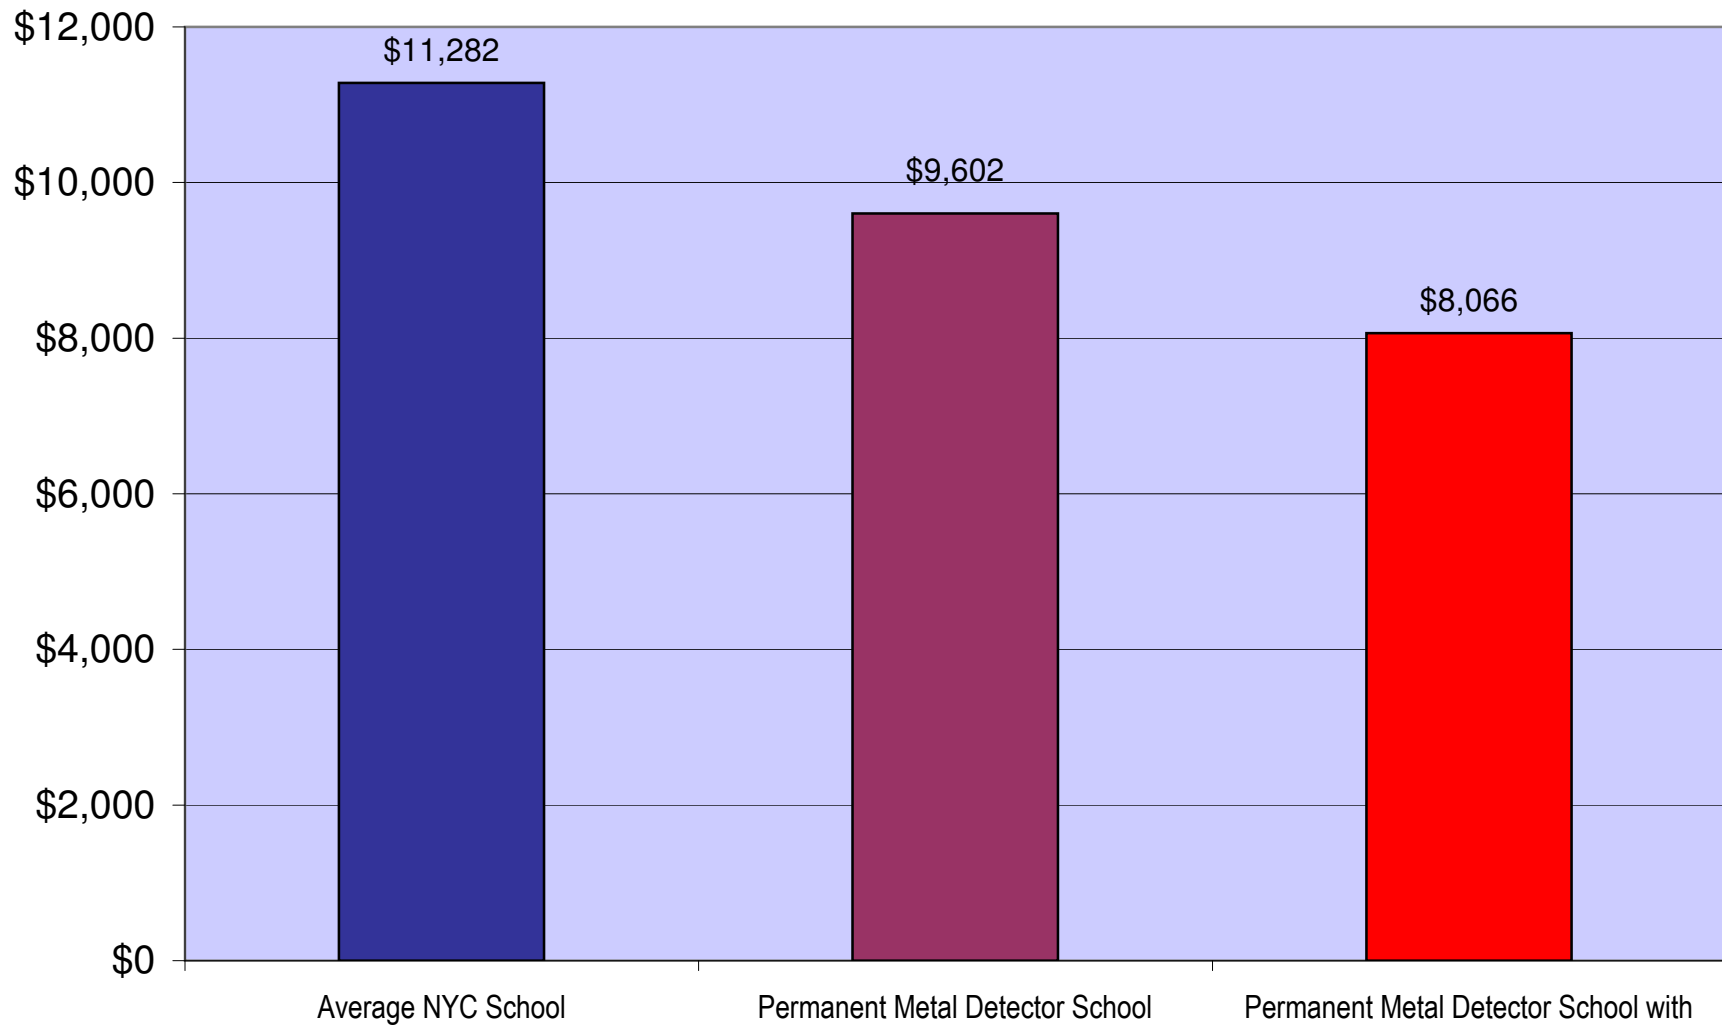

## Yearly Spent Per NYC Student by Type of School<sup>1</sup>

<sup>1</sup>ACLU/NYCLU analysis of 2004-2005 Annual School Reports.