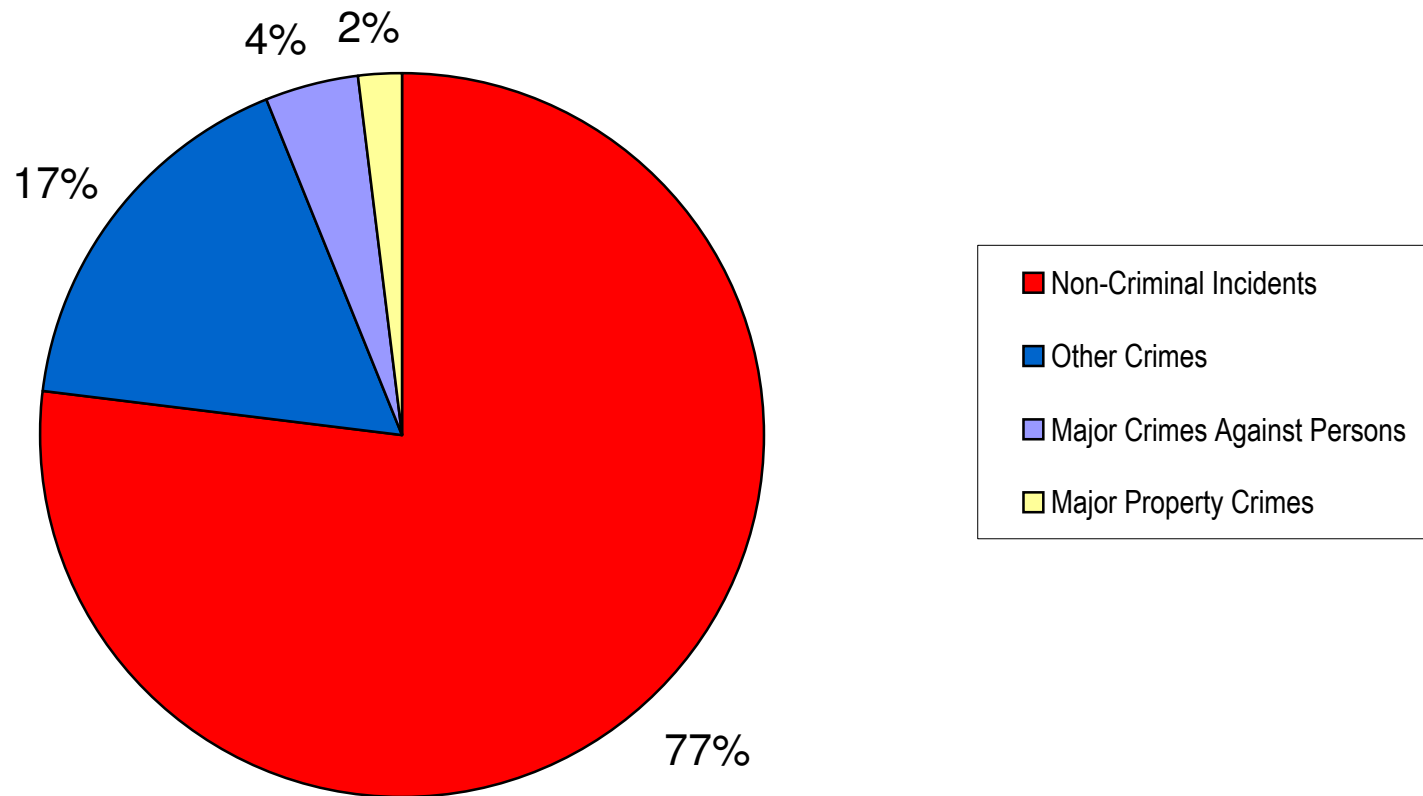

## Police Involvement in NYC Metal Detector Schools by Type of Incident<sup>1</sup>

<sup>1</sup>ACLU/NYCLU analysis of 2004-2005 Annual School Reports.