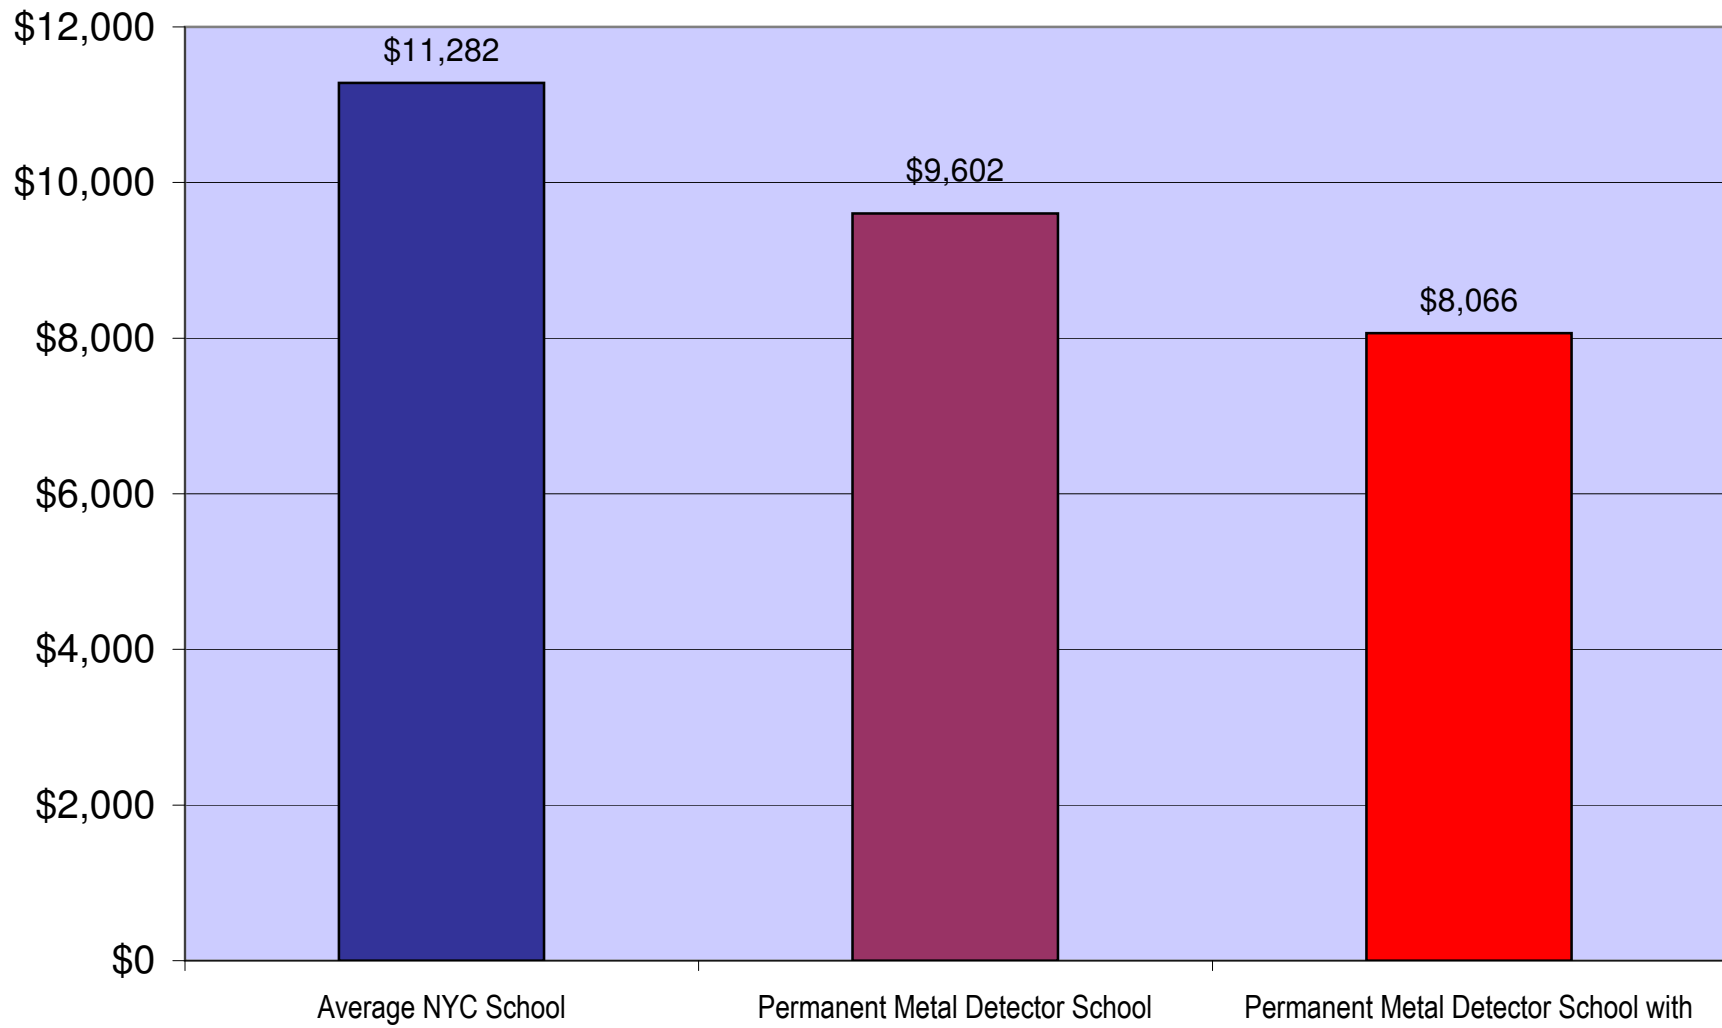

Yearly Spent Per NYC Student by Type of School¹

¹ACLU/NYCLU analysis of 2004-2005 Annual School Reports.