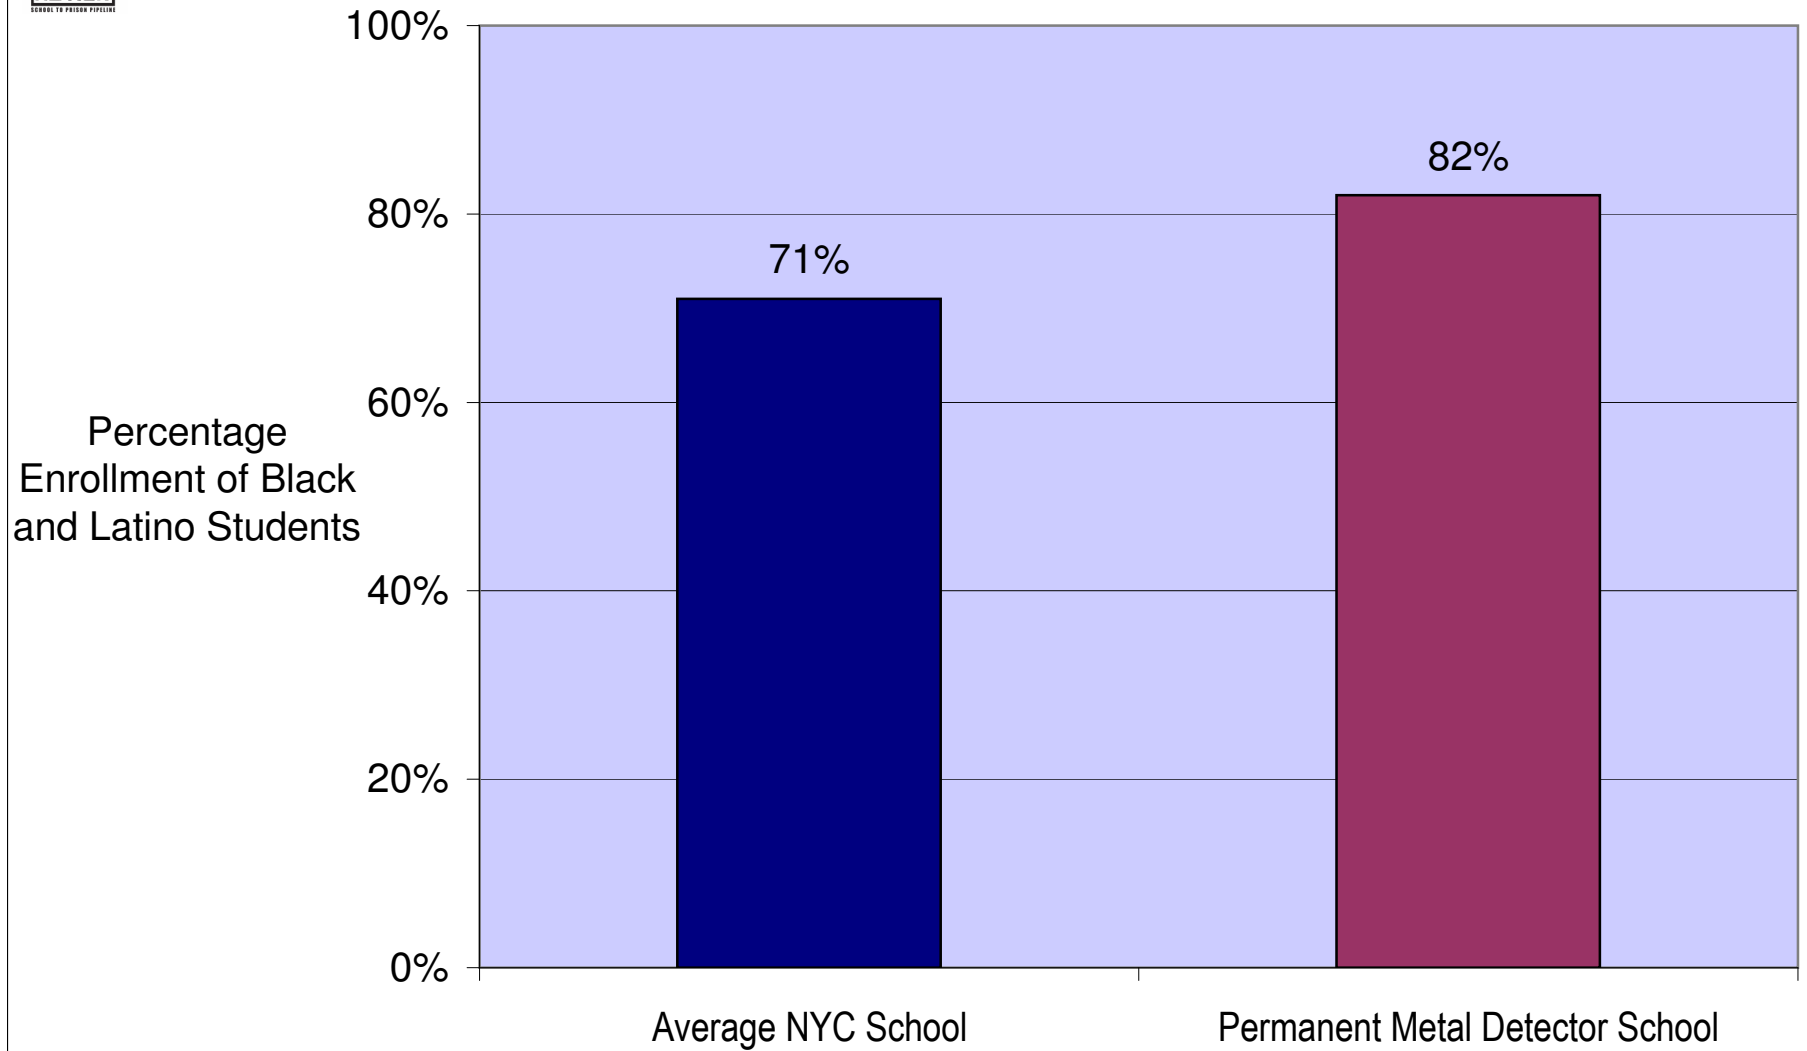

## Enrollment of Black and Latino Students in NYC Schools by Type of School<sup>1</sup>

<sup>1</sup>ACLU/NYCLU analysis of 2006 enrollment data from NYC DOE Register.